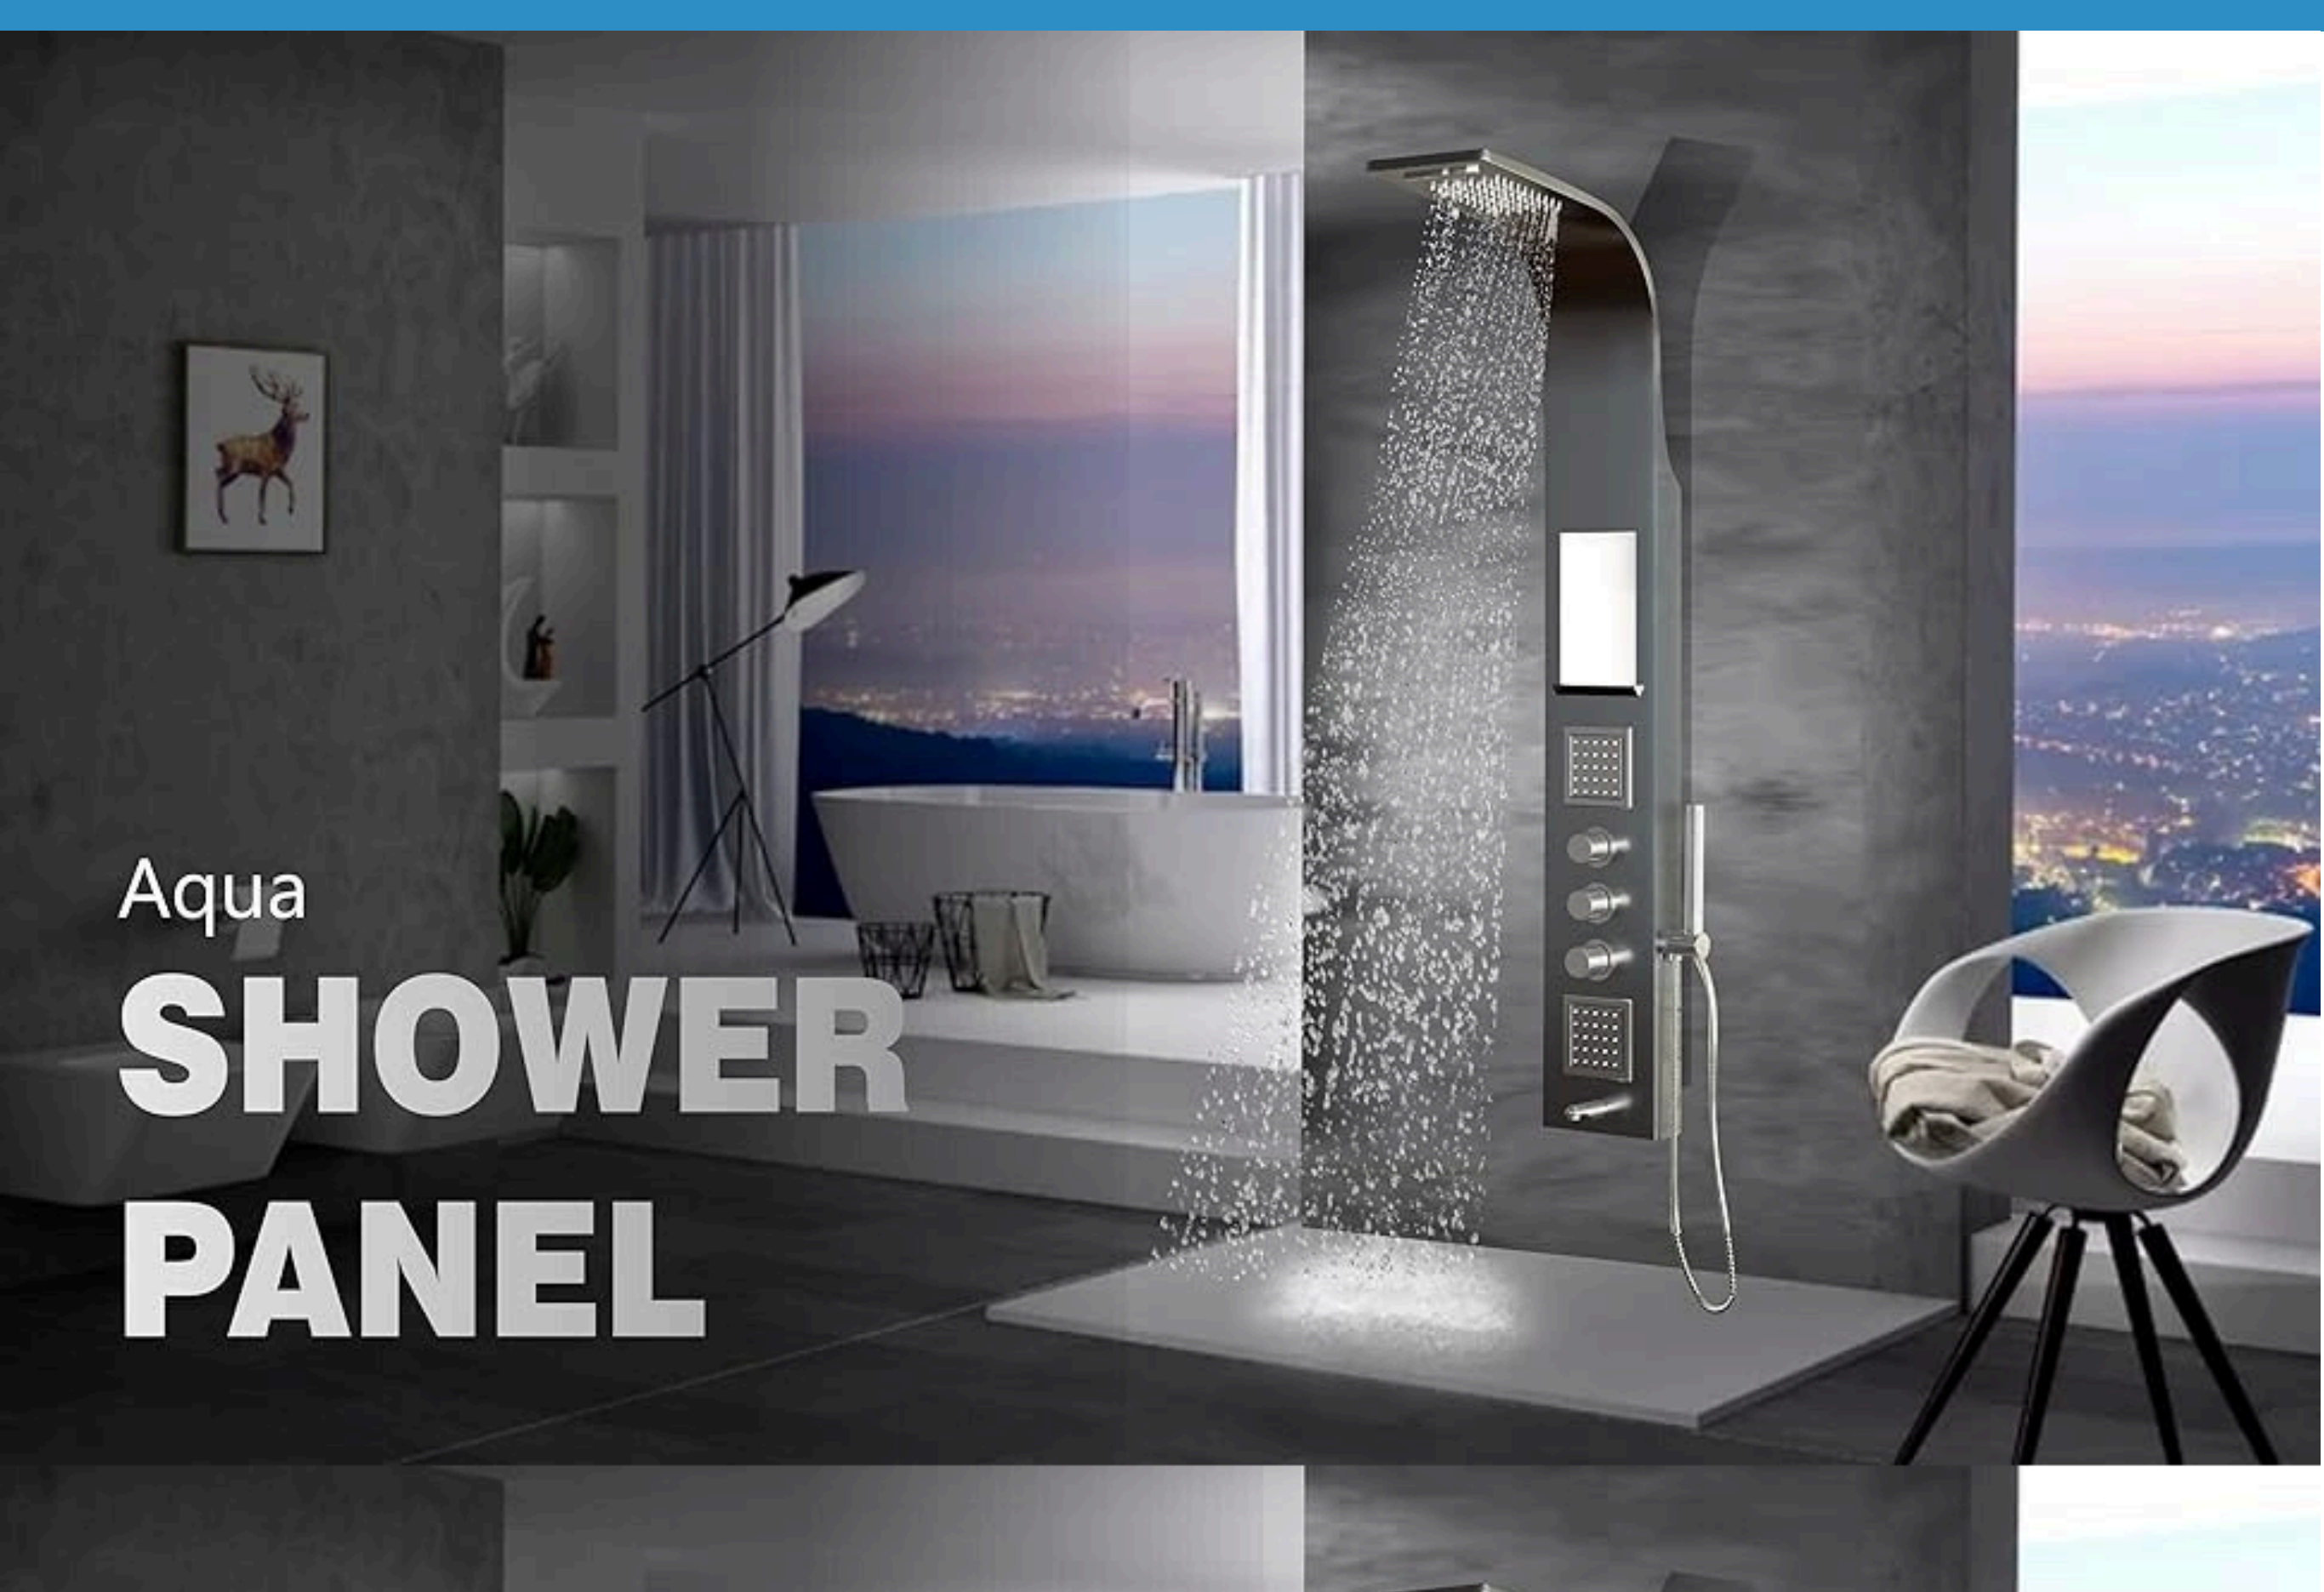

# Aqua SHOWER PANEL

Rainfall Spray

The Power Of Moveable Square Body Jets  
**MASSAGE JETS**

## DIVERTER FUNCTION

A Key Switch 5 Function

- Head Shower
- Waterfall
- Massage Jet
- Hand Shower
- Spout

on-off Mixer

Thermostatic  
Hot & Cold Water Mixer

## HAND SHOWER

Silicone Nozzle Easy to Clean

Enjoy the Shower

### AQUA SHOWER PANEL

The Aqua Shower Panel is a sophisticated addition to any bathroom, offering a range of features designed for an enhanced and luxurious shower experience.